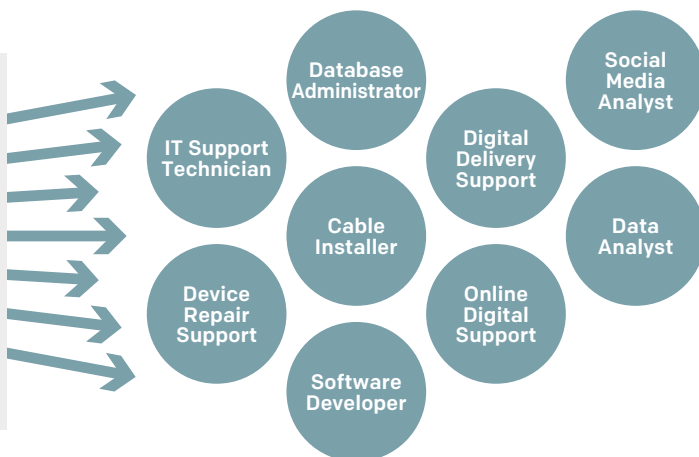

These qualifications can take you to other gateways

- ➔ Creative, Culture and Sport
- ➔ Engineering and Manufacturing

at 16

Get qualified, develop skills...

T Levels

e.g. Digital Support & Services

Apprenticeships

e.g. Software Development Technician

Other Technical Qualifications

e.g. Computer Systems and Network Support

A Levels

e.g. Information and Communications Technology

18 onwards

Step into a great job

Or get more qualified...

Higher Technical Qualifications

- Higher National Certificate
- Foundation Degree
- Higher National Diploma

Professional Qualifications

- Degree
- Degree Apprenticeship

And access more jobs

Potential employers:

Essential qualifications

- English
- Maths
- Science
- Digital

Gateway relevant qualifications

- Child Development
- Health & Social Care
- Sociology
- Psychology
- Art & Design

These qualifications can take you to other gateways